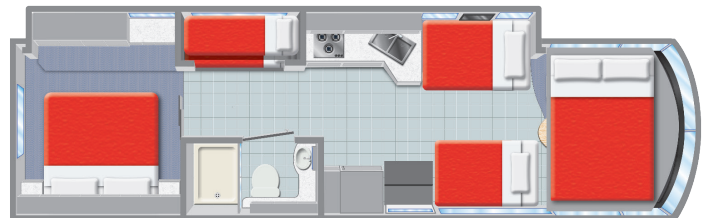

CAPACITIES

	gal.	ltr.
Water Heater	6	22
Fresh Water	52	196
Gray Water Tank	42	158
Black Water Tank	42	158
Propane Tank	25	94
Gasoline Tanks	80	302

DAY

NIGHT

BED DIMENSIONS

	in.	cm.
Bedroom		
• Length	74	187
• Width	60	152
Couch		
• Length	60	152
• Width	51	129
Dinette		
• Length	68	172
• Width	41	104
Bunk Beds (2)		
• Length	70	177
• Width	27	68
Pull-Down		
• Length	81	205
• Width	47	119

* The above drawing and floorplan are examples only. Sleeping capacities do not mean like number of adults or full size teenagers can be accommodated comfortably. The features, bed sizes, and amenities listed are representative and may be changed, added, or deleted without notice. The numerical vehicle lengths are approximate. Specific floor plans or models will vary and cannot be reserved or guaranteed.