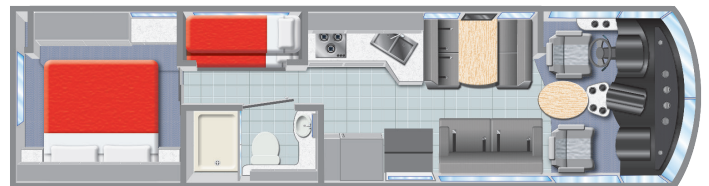

SPECIFICATIONS

MIGHTY CAMPER MA33

EXTERIOR DIMENSIONS

Exterior Length (feet)	32-34
Exterior Length (meters)	9.7-10.3

SLEEPING ACCOMMODATIONS

Number of People

AUTOMOTIVE

Chassis	Ford
Gasoline Engine Fuel-Injected (liters)	6.8
Automatic Transmission with Overdrive	YES
Factory Cruise Control	YES
Power Steering & Brakes	YES
Factory Cab Air	YES
Factory Roof Air-Ducted	YES
Large Exterior Storage Bay	YES
Awning	YES

ELECTRICAL

Auxiliary Battery and Generator	YES
TV with DVD	YES
AM/FM Radio with CD	YES
12V Interior Lighting	YES

INTERIOR

	in.	cm.
Height	82	208
Width	96	243

KITCHEN & BATHROOM FEATURES

Wash Basin	YES
Shower	YES
Toilet	YES
Water Heater	YES
Heater & Thermostat	YES
Kitchen Sink	YES
Range (Stove)	YES
Microwave	YES
Refrigerator / Freezer	YES

CAPACITIES

	gal.	ltr.
Water Heater	6	22
Fresh Water	52	196
Gray Water Tank	42	158
Black Water Tank	42	158
Propane Tank	25	94
Gasoline Tanks	80	302

DAY

NIGHT

BED DIMENSIONS

	in.	cm.
Bedroom		
• Length	74	187
• Width	60	152
Couch		
• Length	60	152
• Width	51	129
Dinette		
• Length	68	172
• Width	41	104
Bunk Beds (2)		
• Length	70	177
• Width	27	68
Pull-Down		
• Length	81	205
• Width	47	119